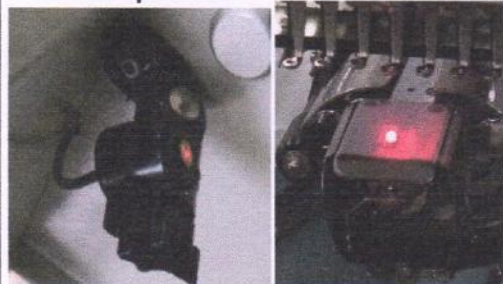

New Bobbin Winder

Up down thread stand

New type thread tube more soft & flexible

Compact pressure casting base smooth

Features:

- 1 head 6/12/15 needles (colors). suitable for cap, finished garment like T-shirt and flat embroidery
- **7" touch screen display showing real time stitching**
- Automatic thread trimmer, automatic color change
- 270° Wide cap frame unit
- Thread break detection
- New bobbin winder with independent motor to keep bottom thread smoothly
- Pre-sew design trace capable
- **High speed up to 1200 SPM**
- Memory size up to 2 million stitches and 200 designs
- Keeping current data or work when emergency stop or power off
- Mending function. (back and skip stitches under controller)
- Cap/ flat embroidery mode switch eliminating the possibility of hitting the frame.
- USB port with fast data transmission and good compatibility
- Mainboard is intergated into the control panel protecting it from dust, external force
- Lay-out of keys on panel is user-friendly.
- Electricity: 110V/60Hz or 220V/50Hz self-adaptable (no external power supply)
- **Power consumption 100W to 150W, cost-effective**
- On board lettering
- Multi Languages available like English, French, Russian, Dutch, Spanish, Portuguese, Turkish, German, Arabic, Thai, Vietnamese etc.
- Built-in Network

Cap Attachments:

1x cap driver, 1x cap hoop station, 2 x Cap hoops for each head

Other Accessories:

■ stander with wheels ■ Extended Table Top ■ Operation Manual ■ Tool Kit ■ 8GB USB Drive

Optional Devices:

Red laser position

Sequin device