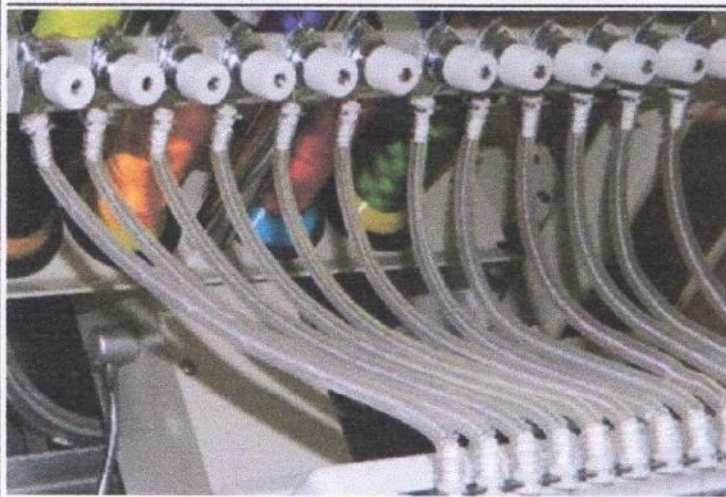

New Bobbin Winder

Up down thread stand

New type thread tube more soft & flexible

Compact pressure casting base smooth

Features:

- 1 head 6/12/15 needles (colors). suitable for cap, finished garment like T-shirt and flat embroidery
- **7" touch screen display showing real time stitching**
- Automatic thread trimmer, automatic color change
- 270° Wide cap frame unit
- Thread break detection
- New bobbin winder with independent motor to keep bottom thread smoothly
- Pre-sew design trace capable
- **High speed up to 1200 SPM**
- Memory size up to 2 million stitches and 200 designs
- Keeping current data or work when emergency stop or power off
- Mending function. (back and skip stitches under controller)
- Cap/ flat embroidery mode switch eliminating the possibility of hitting the frame.
- USB port with fast data transmission and good compatibility
- Mainboard is intergated into the control panel protecting it from dust, external force
- Lay-out of keys on panel is user-friendly.
- Electricity: 110V/60Hz or 220V/50Hz self-adaptable (no external power supply)
- **Power consumption 100W to 150W, cost-effective**
- On board lettering
- Multi Languages available like English, French, Russian, Dutch, Spanish, Portuguese, Turkish, German, Arabic, Thai, Vietnamese etc.
- Built-in Network

Cap Attachments:

1x cap driver, 1x cap hoop station, 2 x Cap hoops for each head

Other Accessories:

■ stander with wheels ■ Extended Table Top ■ Operation Manual ■ Tool Kit ■ 8GB USB Drive

Optional Devices:

Red laser position

Sequin device