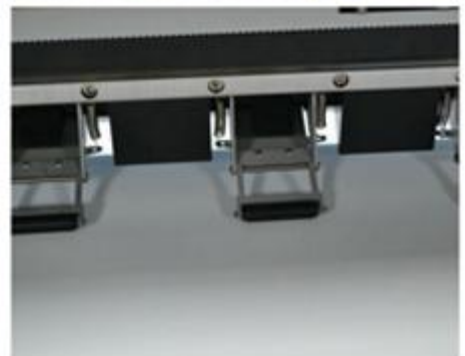

细节展示 DETAILS SHOW

Why Simple?
Simplified Structure:
Easy to Operate:
Less Maintenance:

Why more precise?
New type of needle bearing limited the driving roller radial tolerance within 0.05mm Printhead guide and media roller is limited to 0.1mm

Why fast and stable?
Comes from MOOTOH New generation of Main board! Up to 27.42sqm/h

Available for commercial use!
If you are setting up your own business or even you are already running a printing house, this new designed simplified structure printer is just the right choice for your new business or expanding your existing business at a lower rate of costs. We brought down the manufacturing cost just by simplifying the structure and modifying the mechanism system, and the printing head is more precise, and durable.