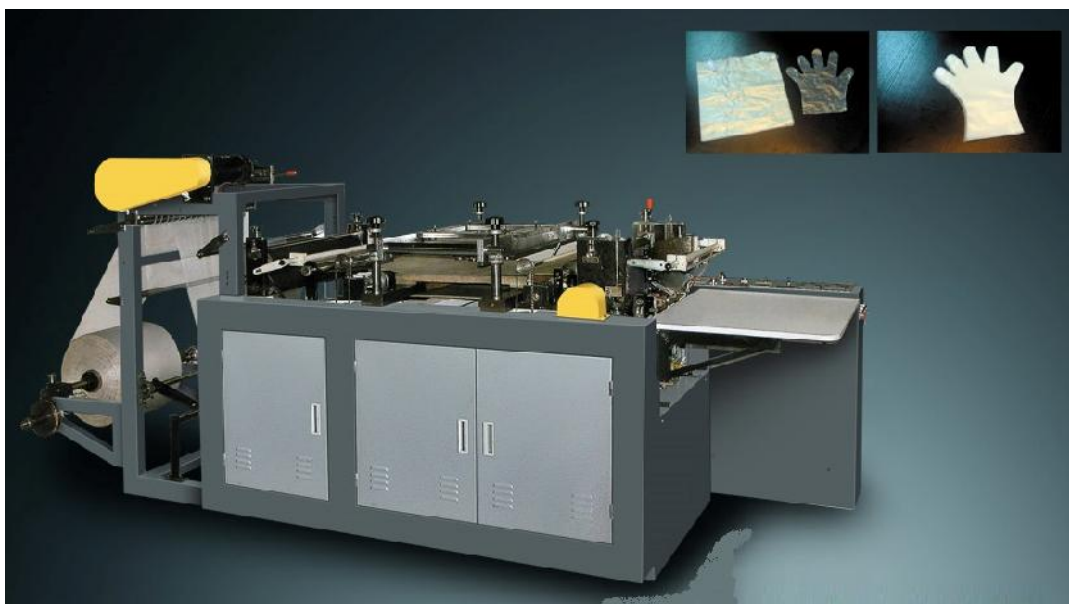

Packaging & Delivery

Packaging Details: seaworthy

Delivery Detail: about 15days

Specifications

The machine could be operate easily by one person, and the speed could be more than 150 pcs/min.

Feature

- 1).The automatic disposable plastic glove making machine is successfully researched by our company
- 2).It is accumulated the advantage of the same catalogue products at home and abroad.
- 3).The waste material could manual separate from the finished products.
- 4).The machine could be operate easily by one person, and the speed could be more than 150 pcs/min.
- 5).The machine could produce the film finger stall and other kinds special of products according to the client's request.
- 6).The machine using microcomputer touch pad control, three phase hybrid stepping motors, auto counting control.